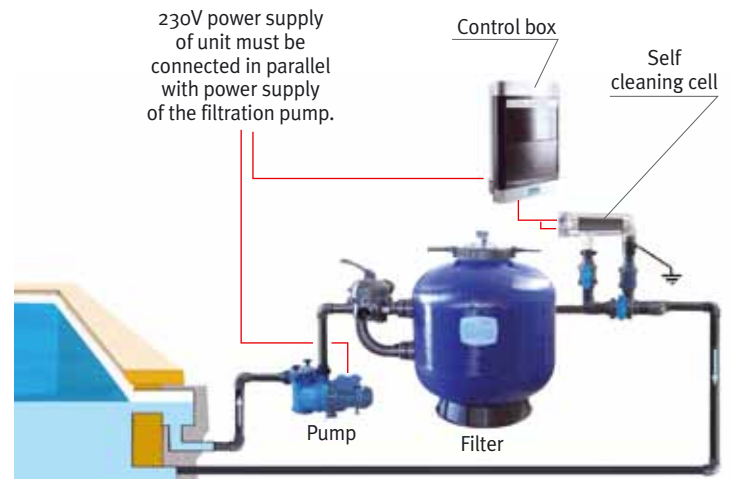

How does salt water chlorination work?

In a salt water system, salt is added to the pool at the rate of 4 to 7 grams per litre of water; a salt level that is 5 times lower than in sea water.

Salt is electrolysed in the cell during the filtration cycle and chlorine is produced to provide water sanitation. As the chlorine is consumed during sanitation, it reverts back to chloride and then salt, for the process to begin again.

Simple design for maximum efficiency

The salt chlorinator is made of two main components:
Control Box: Provides safe, continuous power to the electrolytic cell. The controller includes safety systems such as gas sensor, low salt / dirty cell indicator and system control interface.
Electrolytic Cell: The cell consists of Titanium electrode plates (anodes and cathodes) coated with precious metals that produce chlorine sanitiser during electrolysis.
 During the process of electrolysis, a deposit of Calcium scale can appear on surface of the plates. Our systems include low maintenance “reverse polarity” cells, which are designed to regularly purge this scale from the titanium plates.

Simple installation and easy maintenance

The ProMATIC is simple to install and operate. It must be connected so that it turns ON only when the filtration pump is ON. The sanitation of the water takes place during the filtration cycles. During winter, the unit should be switched OFF when water temperatures reach 15°C and below.
 If the pool has an automatic pool cover, the pool cover can be connected to the control box in order to automatically reduce chlorine production when the pool is covered.

- The cell has a threaded cap for easy removal. The cell housing is made from a transparent material to enable easy visual inspection and monitoring of the cell electrodes.

The unit is designed with a very efficient reverse polarity system that automatically cleans the cell plates for lower maintenance.