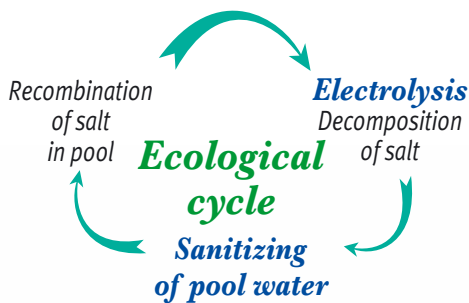

Salt water chlorination

The high-end
treatment

DAVEY
ProMATIC

The natural alternative
to pool chlorine chemicals.

4
YEARS OF
GUARANTEE

MONARCH
A **DAVEY**
COMPANY

Guaranteed satisfaction

The salt water chlorination is a reliable process known for more than 30 years for its efficiency.

How does salt water chlorination work?

In a salt water system, salt is added to the pool at the rate of 4 to 7 grams per litre of water; a salt level that is 5 times lower than in sea water.

Salt is electrolysed in the cell during the filtration cycle and chlorine is produced to provide water sanitation. As the chlorine is consumed during sanitation, it reverts back to chloride and then salt, for the process to begin again.

Simple design for maximum efficiency

The salt chlorinator is made of two main components:
Control Box: Provides safe, continuous power to the electrolytic cell. The controller includes safety systems such as gas sensor, low salt / dirty cell indicator and system control interface.
Electrolytic Cell: The cell consists of Titanium electrode plates (anodes and cathodes) coated with precious metals that produce chlorine sanitiser during electrolysis.
 During the process of electrolysis, a deposit of Calcium scale can appear on surface of the plates. Our systems include low maintenance “reverse polarity” cells, which are designed to regularly purge this scale from the titanium plates.